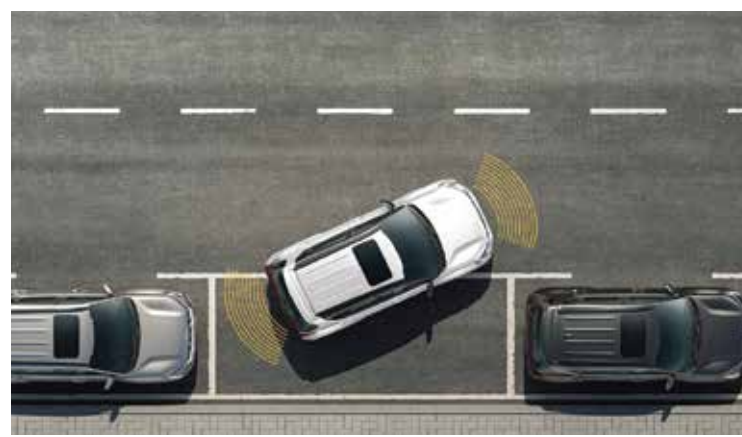

Parking Distance Warning

Parking the Kia Sonet has become more convenient with the parking distance warning feature, allowing drivers to worry less about potential collisions with surrounding objects.