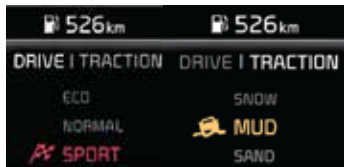

Sonet

Forget Ordinary, Live Extra

Movement that inspires

www.kia.com

Specifications

SONET						
POWER TRAIN	PREMIERE (IVT)	DYNAMIC (IVT)	SMART (IVT)	SMART (MT)	ACTIVE (MT)	STANDARD (MT)
Type	Smartstream, Gamma II, DOHC, Dual CVVT, Dual Fuel Injector					
Displacement (cc)	1.497					
Maximum Power (PS/rpm)	115/6.300					
Maximum Torque (Nm/rpm)	144/4.500					
Transmission	Intelligent VT			6 MT		
STEERING SYSTEM						
Type	Rack & Pinion					
Power Steering	MDPS					
BRAKE						
Front	Ventilated Disc					
Rear	Drum					
DIMENSION						
Length/Width/Height (mm)	4.120/1.790/1.615					
Wheelbase (mm)	2.500					
Front/Rear Tread (mm)	1.558/1.571					
Turning Radius (mm)	5.300					
Ground Clearance (mm)	205					
Wheel Tire	Alloy Wheel 215/60 R16				Style Steel Wheel 215/60 R16	
Fuel Tank Capacity (L)	45					
SUSPENSION						
Front	MacPherson Strut					
Rear	Coupled Torsion Beam Axle					
EXTERIOR						
Door Handle	Chrome			Body Colour		
Sun Roof	Sunroof, Power Sliding & Tilting			-		
Window Beltline	Chrome Coating			Black Insert		
Radiator Grill	Chrome Coating			-		
Rear Spoiler	Integrated with High Mounted Stop Lamp					
Outside Mirror	Body Colour with Electric Mirror and Power Folding			Body Colour with Electric Mirror		
Side Repeater Lamp	On Mirror					
Head Lamp	LED, Auto light, Delay function			Auto light, Delay function		Halogen
Day Time Running Light	LED			-		
Fog Lamp	Projector			-		
Rear Combination Lamp	LED			Halogen		
Rear Back Door Glass	With Wiper					
INTERIOR						
Steering Wheel	Leather, 3 Spoke Sport with Tilt & Audio Control			3 Spoke Sport with Tilt & Audio Control		
Power Window	Auto Up & Down with Safety (Driver)					Standard
Front Console	With Two Cup Holder					
Meter Cluster	Digital with 4.2" LCD Colour Driver Information			Digital with Driver Information Display		
Sun Glass Holder	S					
Sunvisor	With Mirror (Passenger)					
Door Trim	Satin Chrome Door Handle with Mood Light		Satin Chrome Door Handle			
Front Seat	With Premium Seat Back Pocket			With Seat Back Pocket		
Seat Material	Artificial Leather with Ventilated		Artificial Leather		Ergonomic Fabric Seat	
SAFETY & SECURITY						
Body Structure	Advanced High Strength Steel & Press Hot Stamping					
Airbag	6 Airbags		Dual Airbag			
Tire Pressure System	S					
Braking System	ABS with EBD, Electronic Stability Control, Hill Assist Control and Emergency Stop Signal				ABS, EBD, & BAS	
Drive Mode	S					
Front Safety Belt	3 Point ELR					
Rear / 2nd Row Safety Belt	3 Point ELR (Side) 2 Point (Center)					
Parking Assist	Camera with Dynamic Parking Guideline & Rear Distance Warning					Rear Distance Warning
High Mounted Stop Lamp	S					
AUDIO & SPEAKER						
Head Unit	8" LCD with BOSE System		8" LCD with Multiple Bluetooth Connection, Voice Recognition, USB and Auxiliary Connection, Android Auto & Apple Car Play			3.8" with Bluetooth & USB Connection
Speaker	4 Main Speaker + 2 Tweeter + Sub Woofer		4 Main Speaker + 2 Tweeter			4 Main Speaker
COMFORT						
Start Stop & Keyless Entry	S					
Turn Signal Lever	One Touch Turn Signal					
Remote Start Engine	S					
Wireless Charging	S		-			
Cruise Control	S		-			